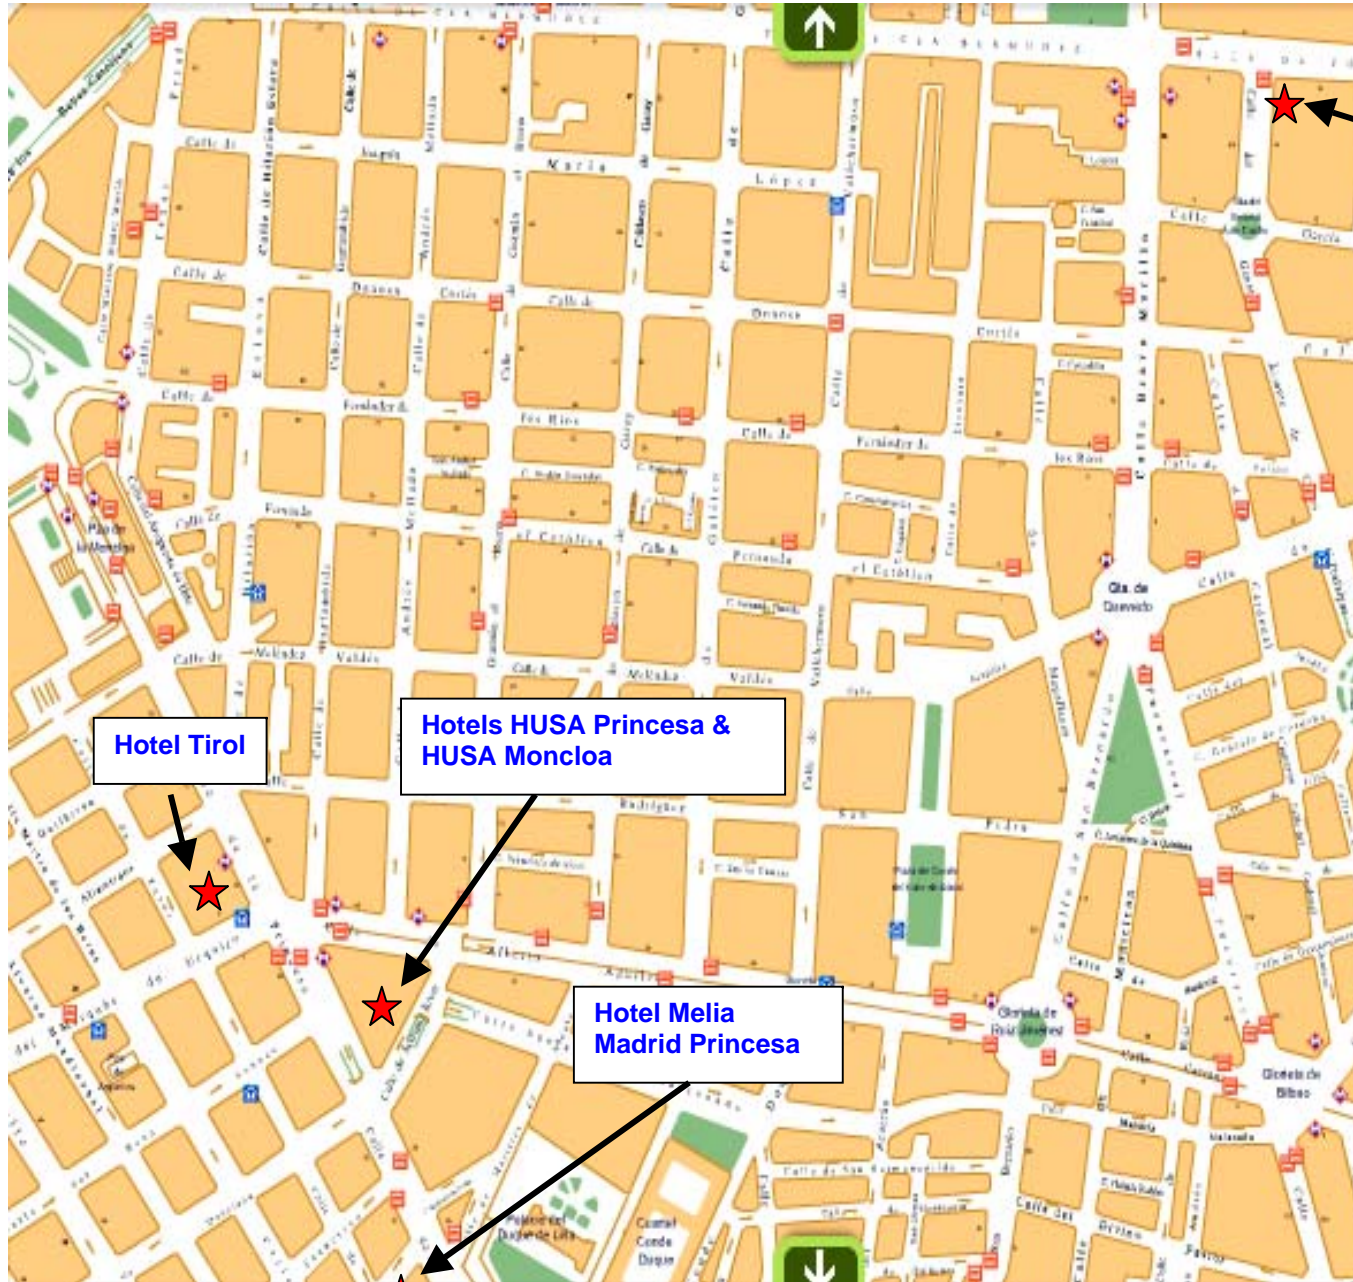

FROM OTHER RECOMMENDED HOTELS TO THE EFMA 2006 HEADQUARTERS

Hotel Tryp Alondras

Hotel Tirolo

Hotels HUSA Princesa & HUSA Moncloa

Hotel Melia Madrid Princesa

To EFMA Headquarters
Take Line 6 at Station “ARGÜELLES” and go to Station Metropolitano. Exit Gregorio del Amo. 3 Stops